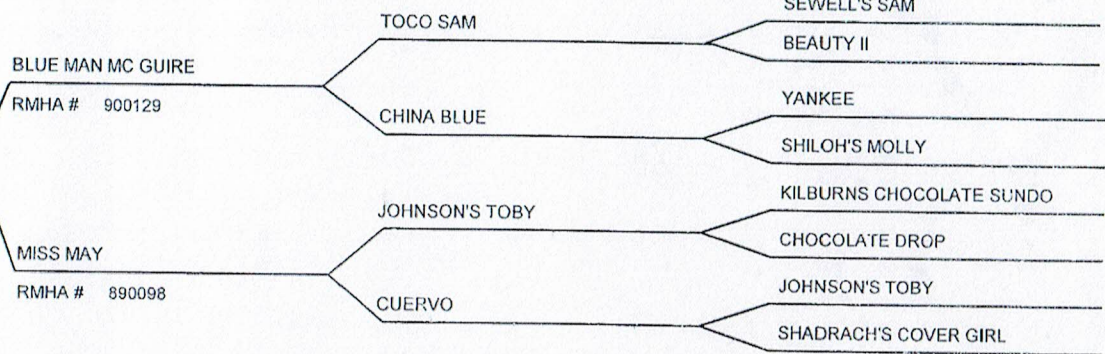

## *Rocky Mountain Horse Association*

This certifies that the ROCKY MOUNTAIN HORSE named **MCGUIRES GEORGE ELLEN**

Date of Birth: **May 31, 2005**      Gender: **Female**

Breeder: **GEORGE ELLEN GAY**

is registered and assigned RMHA# **2005013071**

**Sire: KENTUCKY BLUE**  
  
**RMHA# 940007**

**Dam: DUKE'S DOLL**  
  
**RMHA# 1998004661**

**MAY 11 2008**  
**CERTIFIED TO BREED**

Believing the above statements to be true and correct, I hereby affix my signature and seal on this 20 day of September 2005