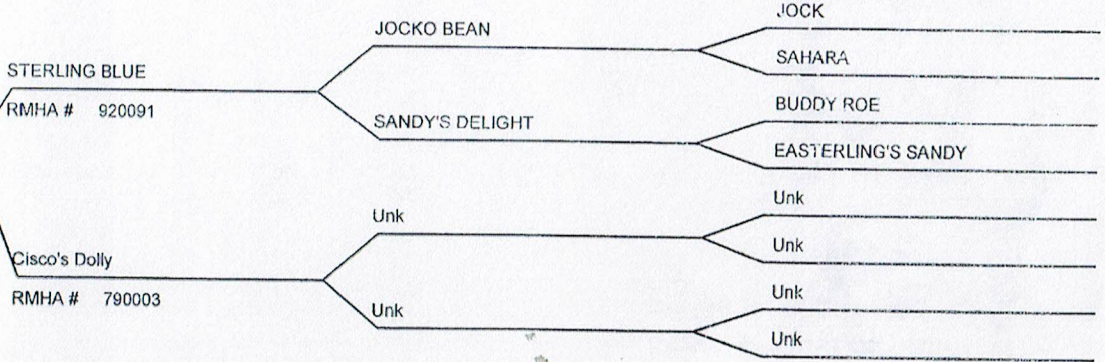

## *Rocky Mountain Horse Association*

This certifies that the ROCKY MOUNTAIN HORSE named **MCGUIRES GEORGE ELLEN**

Date of Birth: **May 31, 2005**      Gender: **Female**

Breeder: **GEORGE ELLEN GAY**

is registered and assigned RMHA# **2005013071**

**Sire: KENTUCKY BLUE**  
  
**RMHA# 940007**

**Dam: DUKE'S DOLL**  
  
**RMHA# 1998004661**

**MAY 11 2008**  
**CERTIFIED TO BREED**

Believing the above statements to be true and correct, I hereby affix my signature and seal on this 20 day of September 2005